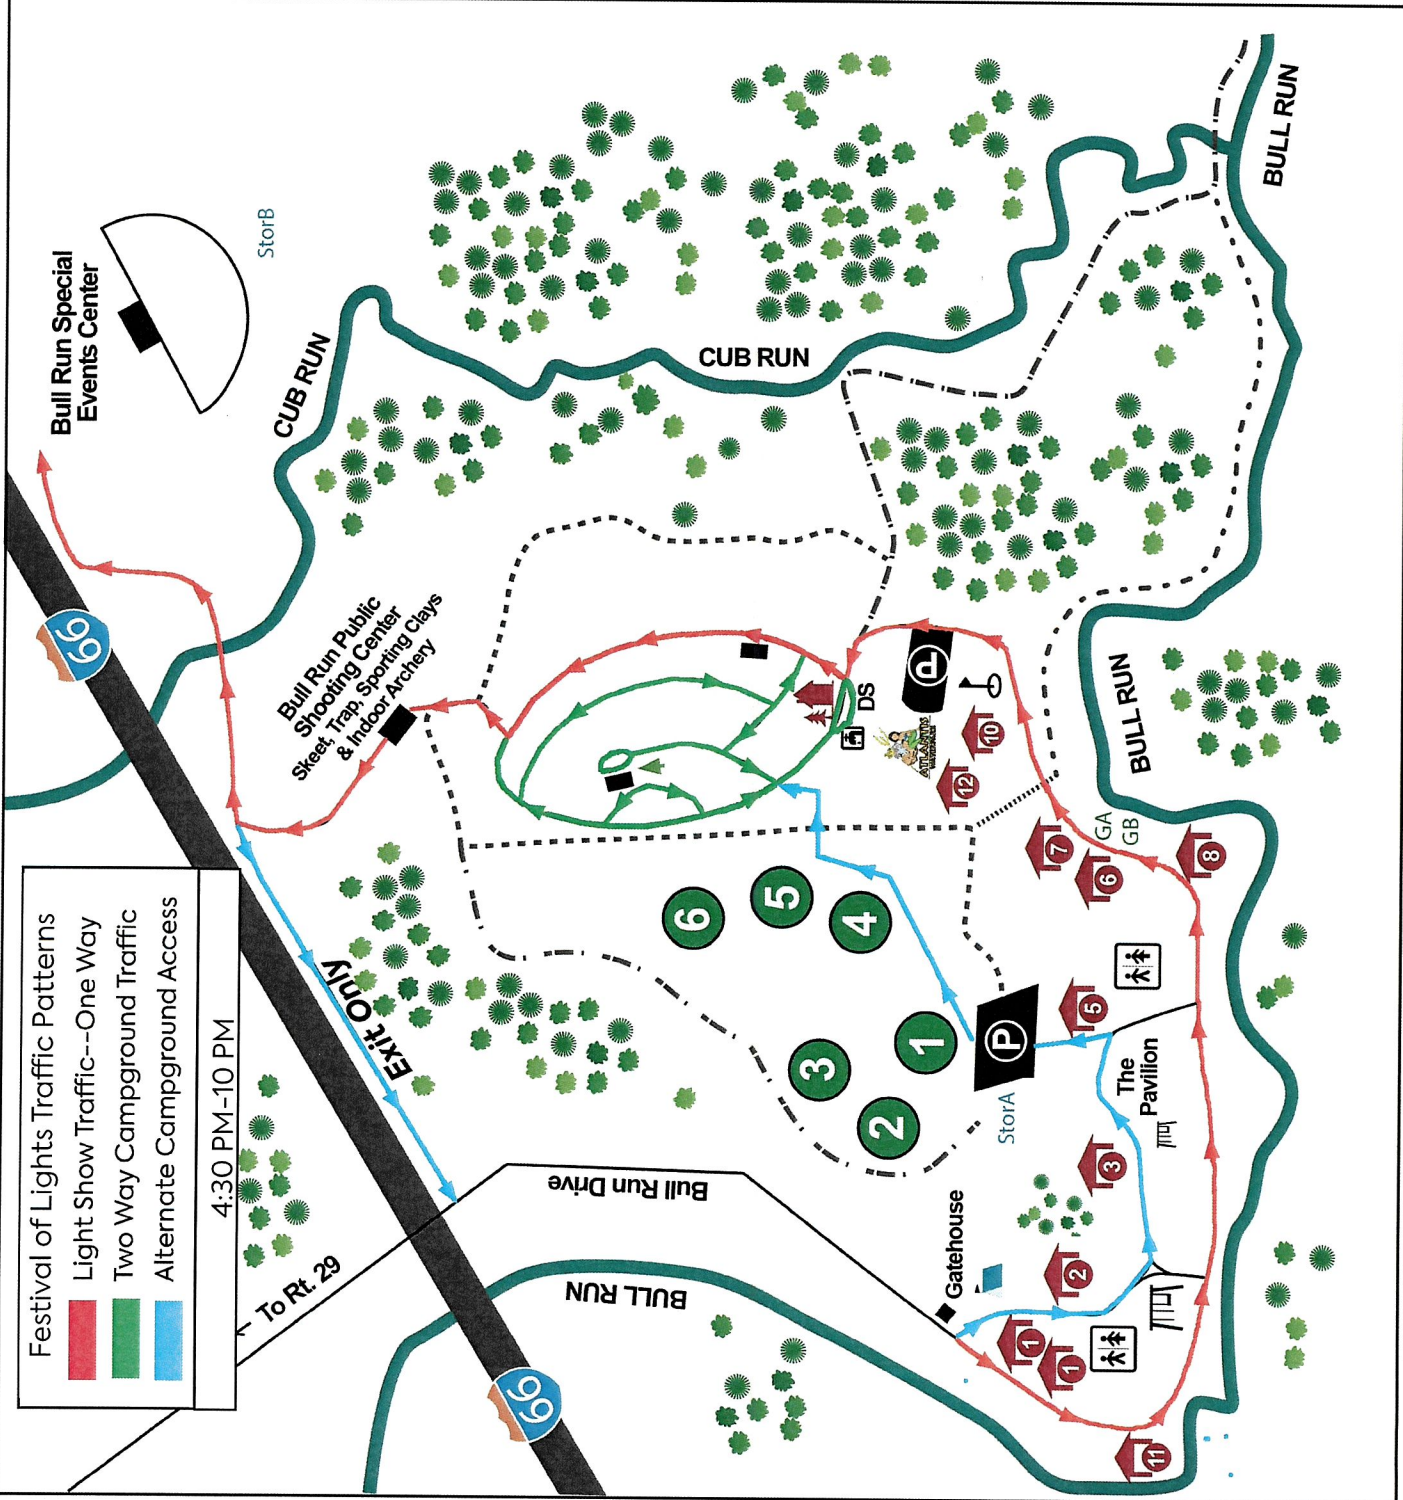

# BULL RUN REGIONAL PARK

**Festival of Lights Traffic Patterns**

- Light Show Traffic--One Way
- Two Way Campground Traffic
- Alternate Campground Access

4:30 PM-10 PM

- Camp Center  
Camp store, restrooms
- Atlantis Waterpark  
Snack Bar
- Group Camp
- Disc Golf
- Rest Rooms
- Picnic Areas
- Picnic Shelters
- Bull Run-Occoquan Trail
- White Trail (Equestrian)
- Yellow Trail
- Bluebell Trail
- Playground
- Soccer Fields
- Drinking Water
- Dump Station
- Parking Lot
- Boat & RV Storage
- Civil War Exhibit

- GA GB
- ATLANTIS WATERPARK
- Disc Golf
- Rest Rooms
- Picnic Areas
- Picnic Shelters
- Bull Run-Occoquan Trail
- White Trail (Equestrian)
- Yellow Trail
- Bluebell Trail
- Playground
- Soccer Fields
- Drinking Water
- DS
- P
- StorA  
StorB
- Civil War Exhibit